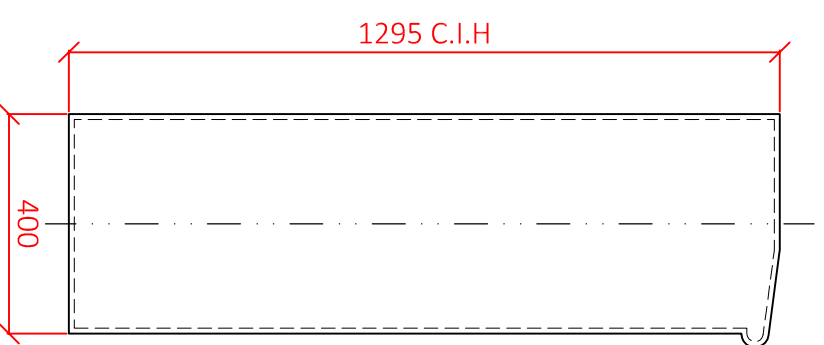

CABINETS HAVE A SEMI-GLOSS SURFACE AND STANDARD COLOURS ARE FROM THE BS4800 RANGE: GREEN (14-C-39) AND GREY (10-A-07).

ADDITIONAL COLOURS ARE AVAILABLE UPON REQUEST FROM THE BS4800 AND RAL RANGE.

EXTERNAL PLAN VIEW