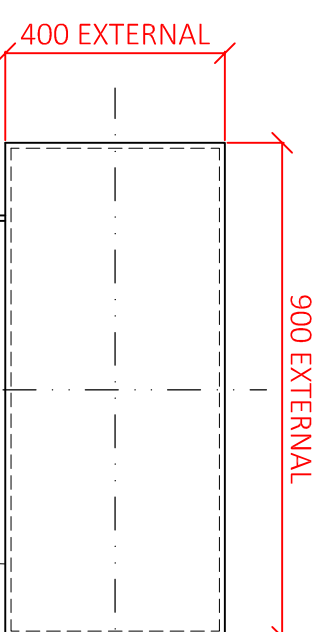

STANDARD SINGLE DOOR RANGE CR4

LIGHT WEIGHT & ROBUST

LIGHTWEIGHT, ROBUST, COMPACT AND NEAT, OUR STANDARD GRP SINGLE DOOR RANGE HAVE BEEN DESIGNED TO PROTECT AND SECURE YOUR VALUABLE INSTRUMENTATION FROM THE ENVIRONMENT ON A SMALLER SCALE.

MOULDED IN GLASS REINFORCED PLASTIC (GRP) COMPOSITE USING SELF-EXTINGUISHING, FIRE RETARDANT RESIN, TESTED TO BS476: PART 7, CLASS 2. ALL OUR SINGLE DOOR RANGE HAS AN INTEGRAL GRP MEMBRANE FLOOR.

OFFERED AS STANDARD:

- CYLINDER NIGHT LATCH LOCK OR STAINLESS STEEL HASP & STAPLE FOR YOUR OWN PADLOCK.
- OTHER LOCKS ARE AVAILABLE ON REQUEST.
- 316 STAINLESS STEEL HINGES.
- 18MM WBP TREATED HARDWOOD PLYWOOD MOUNTING BACKBOARDS.

CABINETS HAVE A SEMI-GLOSS SURFACE AND STANDARD COLOURS ARE FROM THE BS4800 RANGE: GREEN (14-C-39) AND GREY (10-A-07).

ADDITIONAL COLOURS ARE AVAILABLE UPON REQUEST FROM THE BS4800 AND RAL RANGE.

EXTERNAL PLAN VIEW