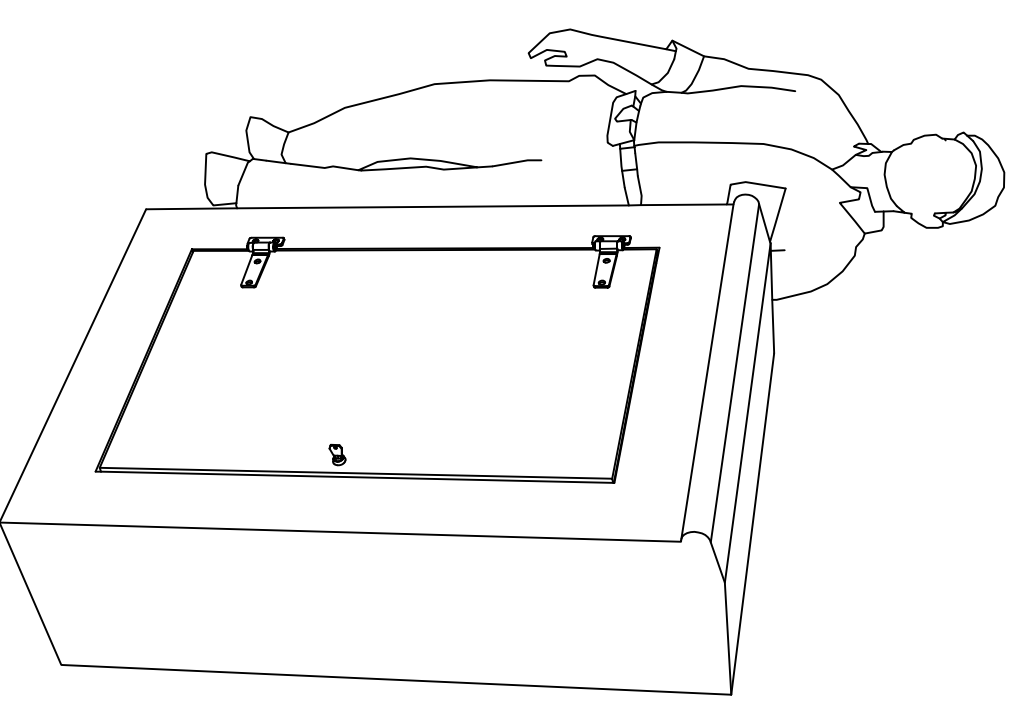

EXTERNAL SIDE VIEW