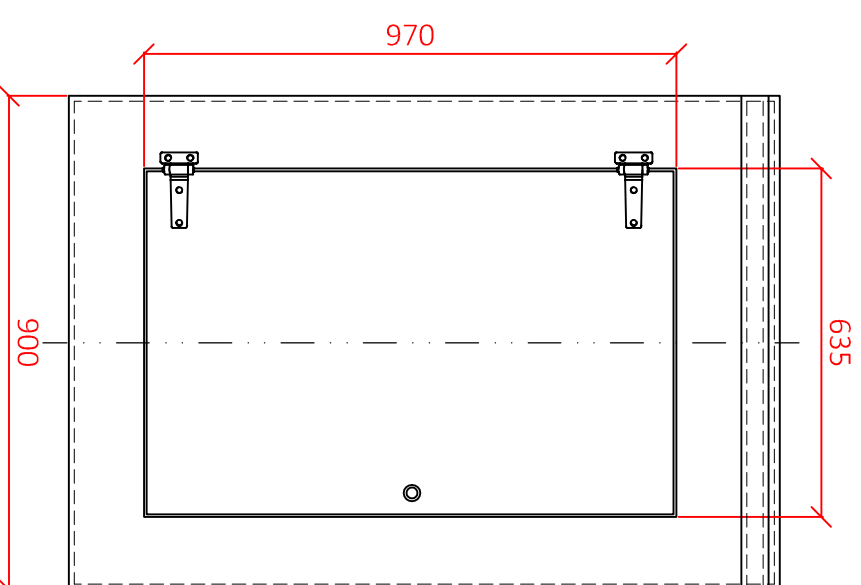

EXTERNAL FRONT VIEW

CELTIC
COMPOSITES
LIMITED