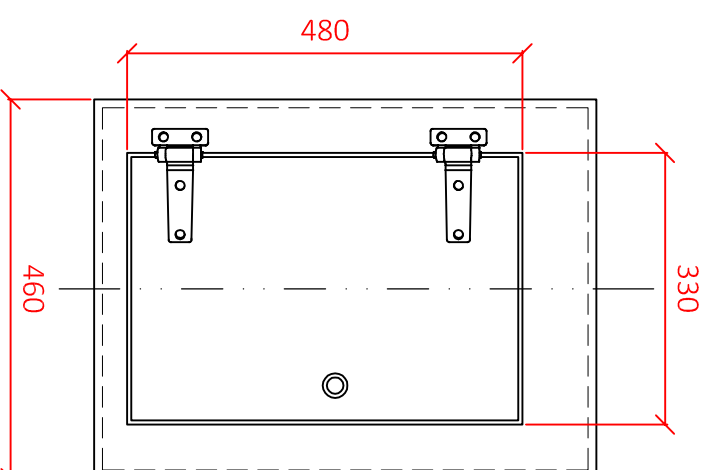

EXTERNAL FRONT VIEW