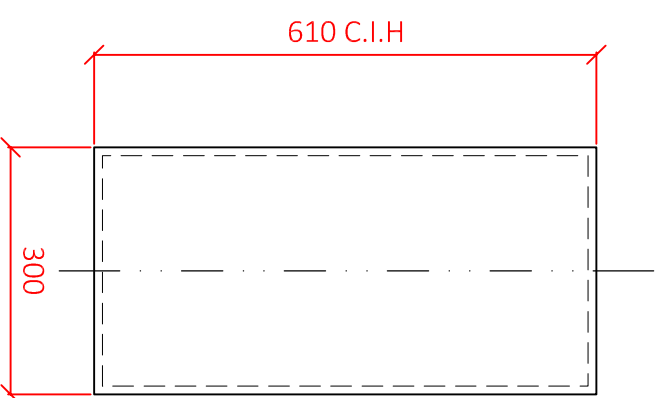

STANDARD SINGLE DOOR RANGE CR1

LIGHT WEIGHT & ROBUST

LIGHTWEIGHT, ROBUST, COMPACT AND NEAT, OUR STANDARD GRP SINGLE DOOR RANGE HAVE BEEN DESIGNED TO PROTECT AND SECURE YOUR VALUABLE INSTRUMENTATION FROM THE ENVIRONMENT ON A SMALLER SCALE.

MOULDED IN GLASS REINFORCED PLASTIC (GRP) COMPOSITE USING SELF-EXTINGUISHING, FIRE RETARDANT RESIN, TESTED TO BS476: PART 7, CLASS 2. ALL OUR SINGLE DOOR RANGE HAS AN INTEGRAL GRP MEMBRANE FLOOR.

OFFERED AS STANDARD:

- CYLINDER NIGHT LATCH LOCK OR STAINLESS STEEL HASP & STAPLE FOR YOUR OWN PADLOCK.
- OTHER LOCKS ARE AVAILABLE ON REQUEST.
- 316 STAINLESS STEEL HINGES.
- 18MM WBP TREATED HARDWOOD PLYWOOD MOUNTING BACKBOARDS.

CABINETS HAVE A SEMI-GLOSS SURFACE AND STANDARD COLOURS ARE FROM THE BS4800 RANGE: GREEN (14-C-39) AND GREY (10-A-07).

ADDITIONAL COLOURS ARE AVAILABLE UPON REQUEST FROM THE BS4800 AND RAL RANGE.

EXTERNAL SIDE VIEW