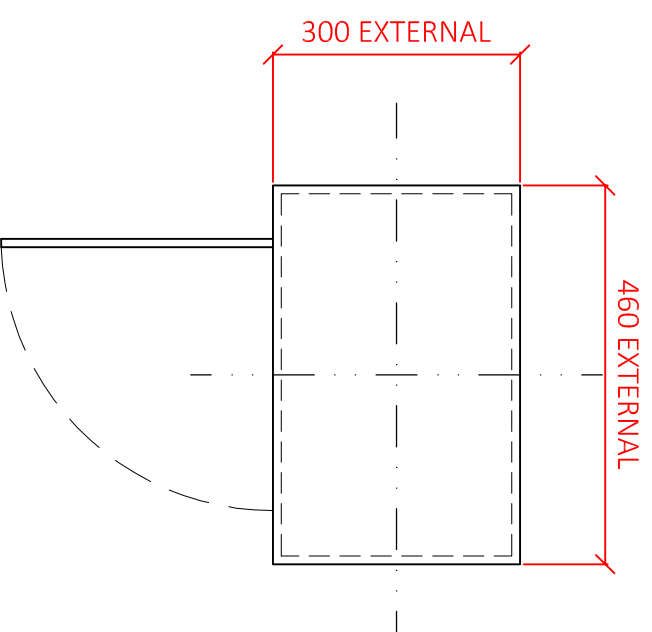

EXTERNAL PLAN VIEW